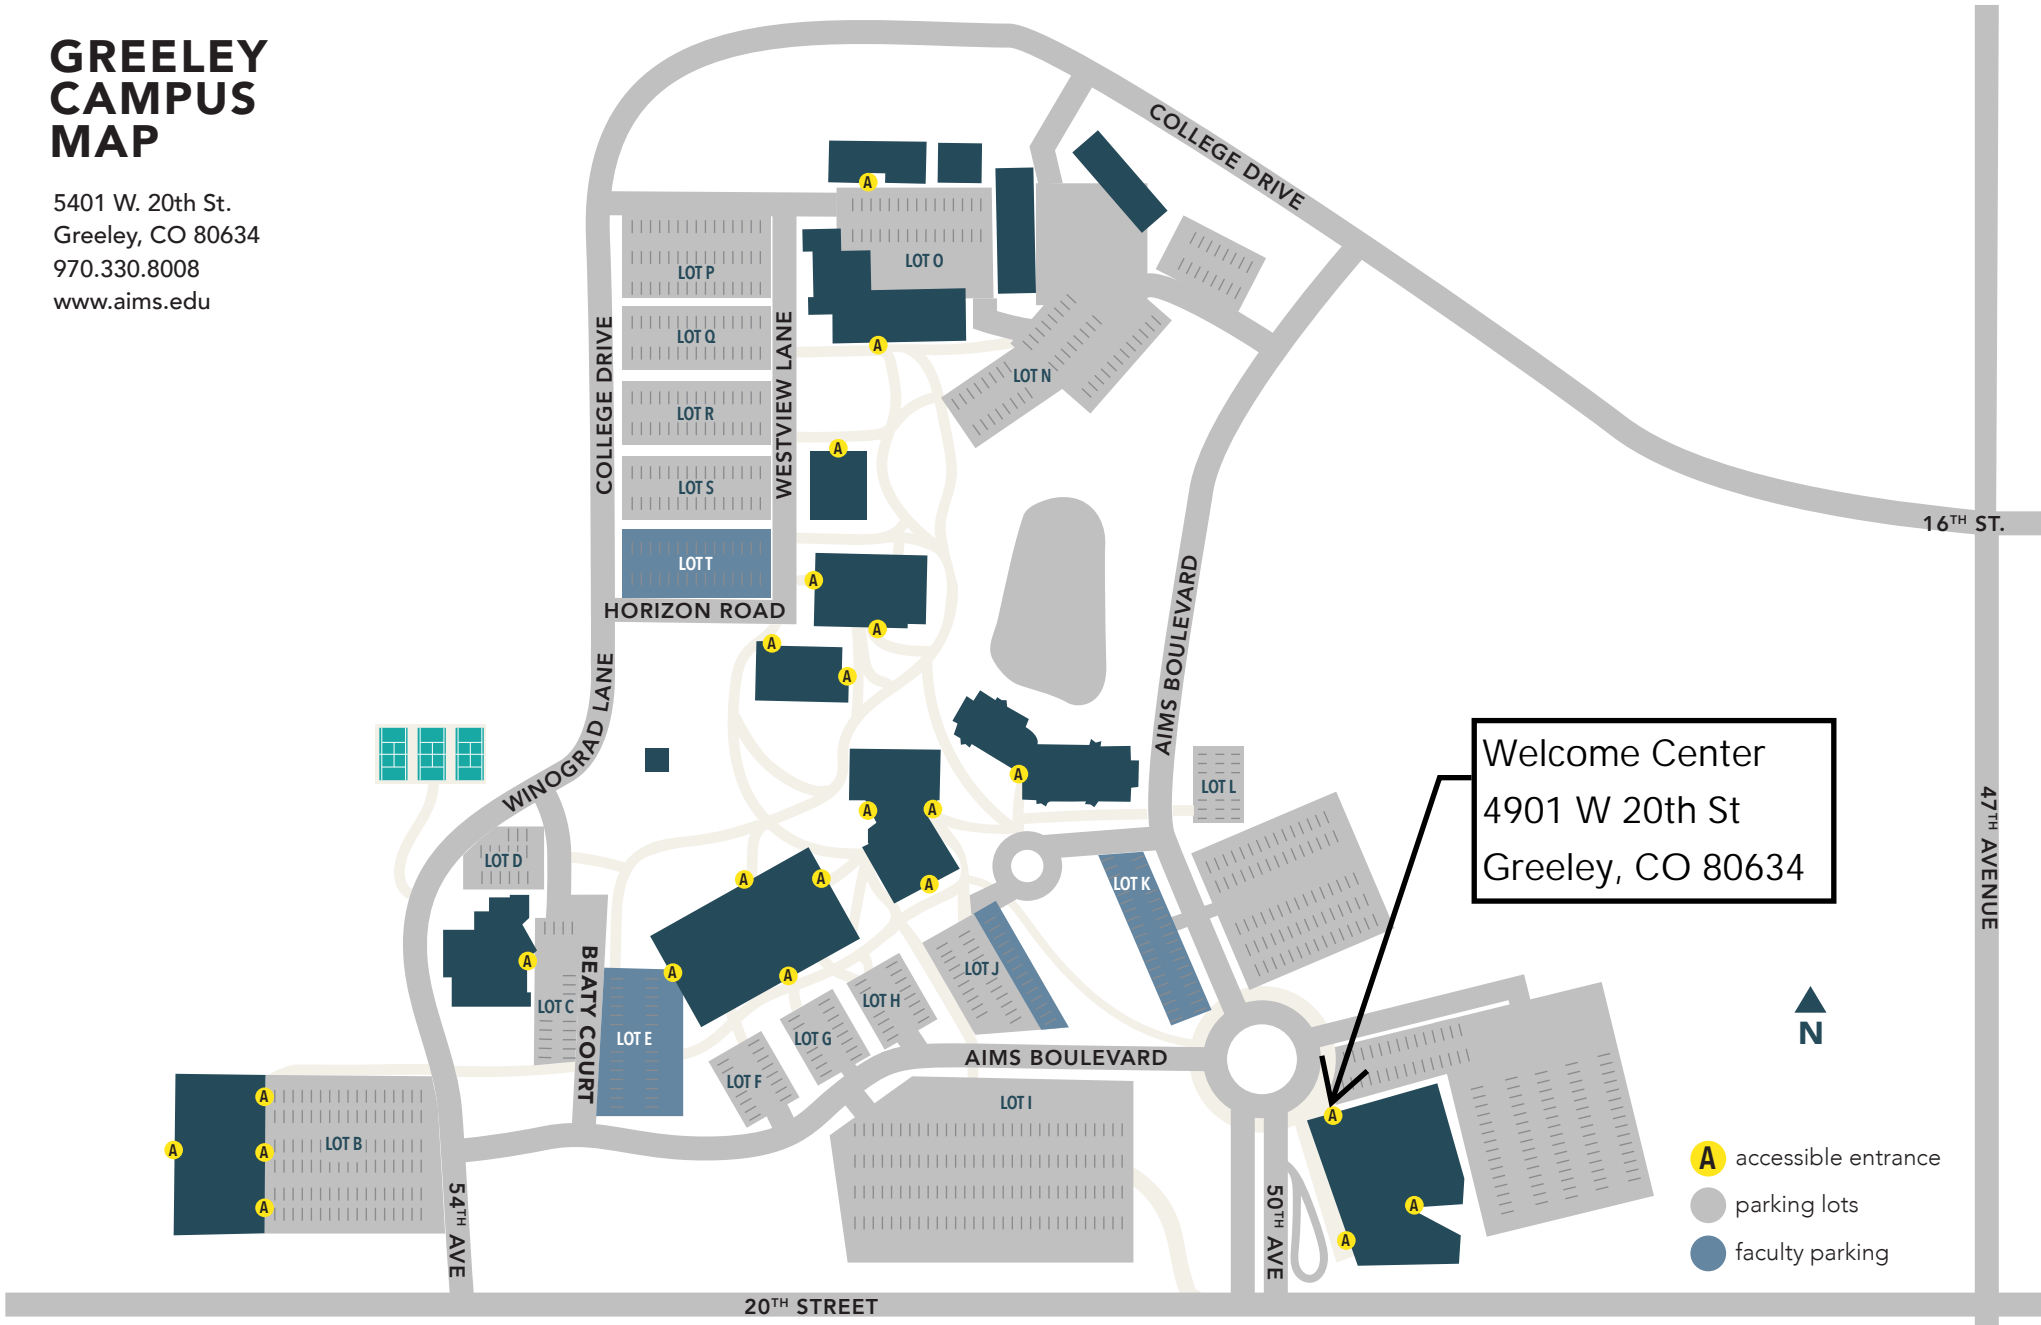

GREELEY CAMPUS MAP

5401 W. 20th St.
 Greeley, CO 80634
 970.330.8008
 www.aims.edu

*Parking on all Aims Community College campuses is free and no permit is required.
 Do not park in spaces or lots reserved for specific purposes.*